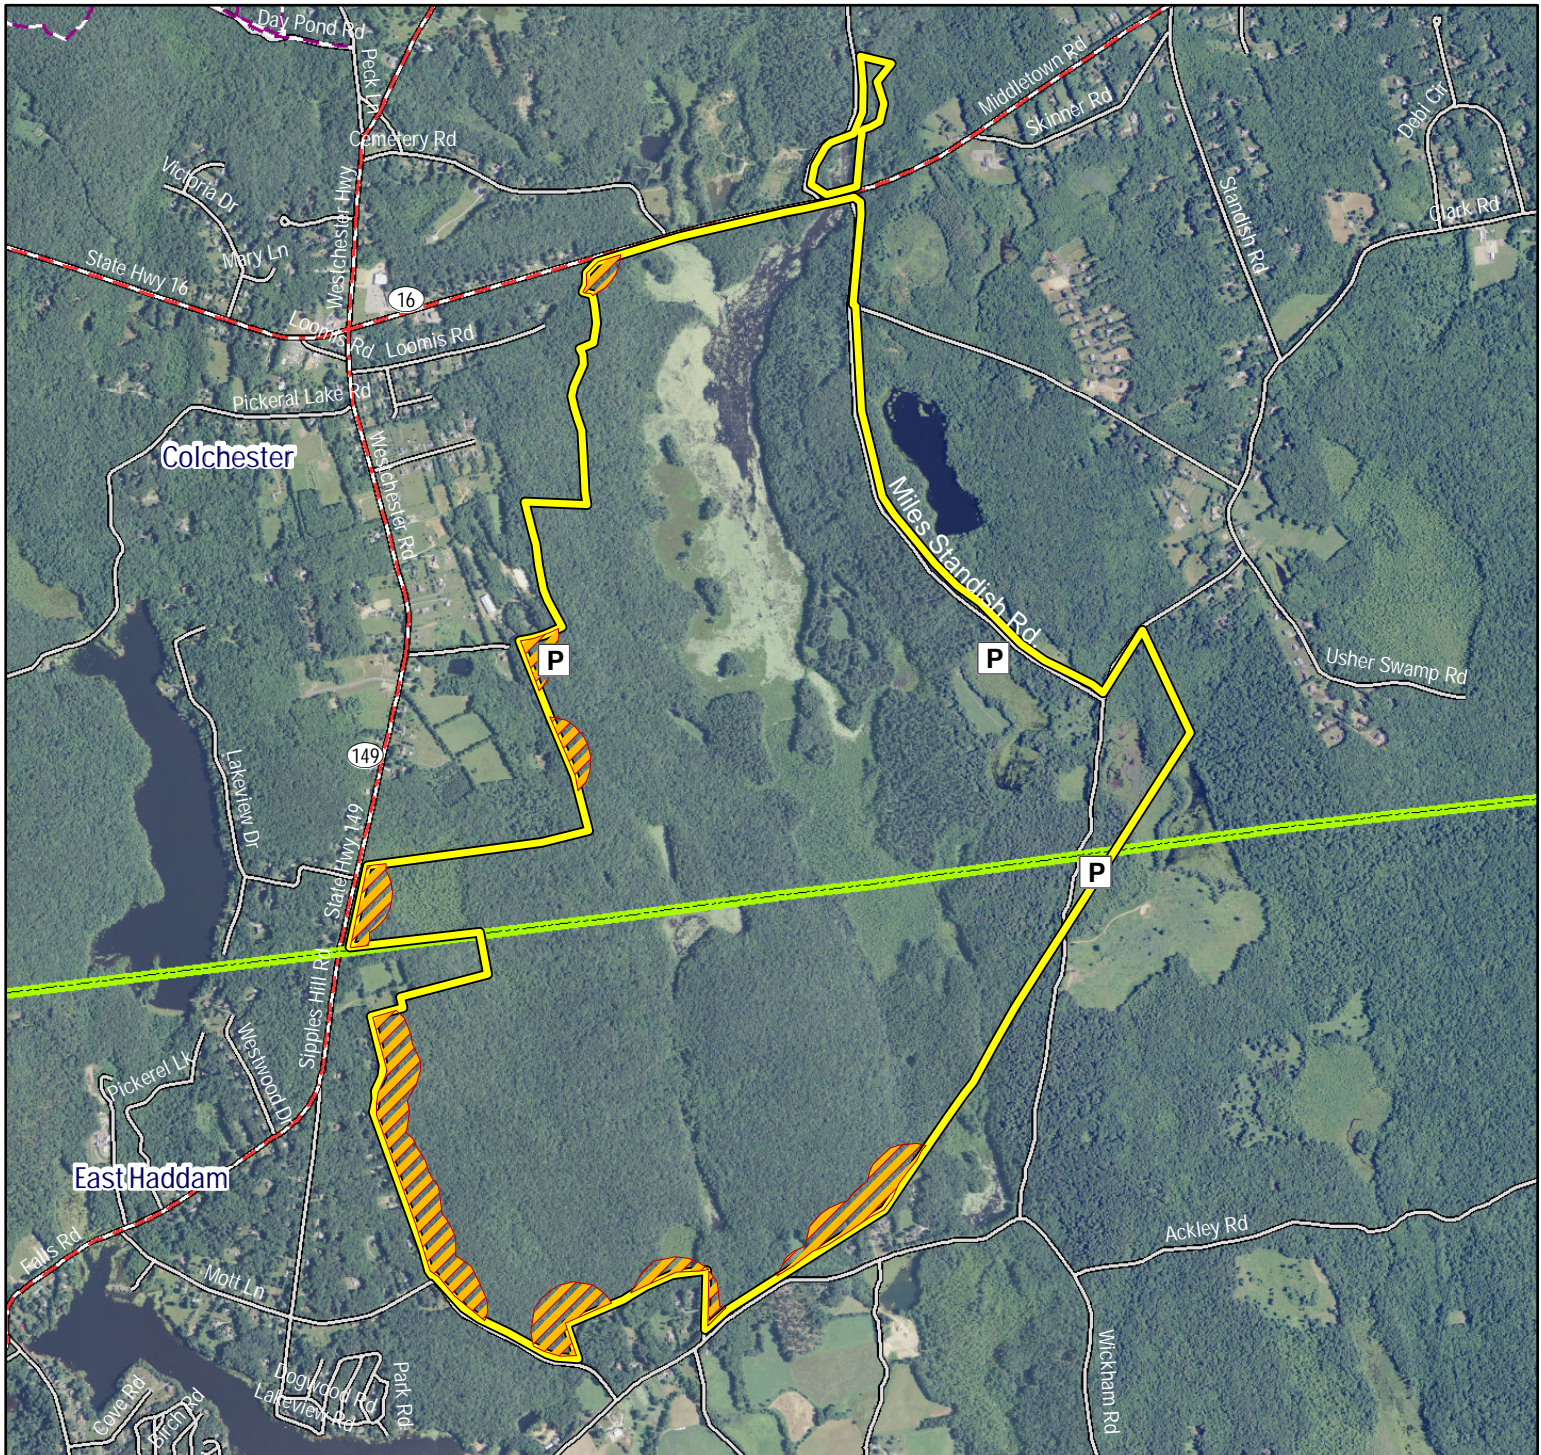

Babcock Pond WMA

Location: Colchester, East Haddam; Moodus Quadrangle

Description: 1509 acres

Access: Route 16 to Miles Standish Rd.

Note: This map depicts an approximation of property boundaries. Please obey all postings.

Symbols: Approximate Boundary Closed to Firearms Hunting Parking Area

Map Date: 7/23/13; Ortho 2012 NAIP
Map #58

2,500 1,250 0 2,500 Feet