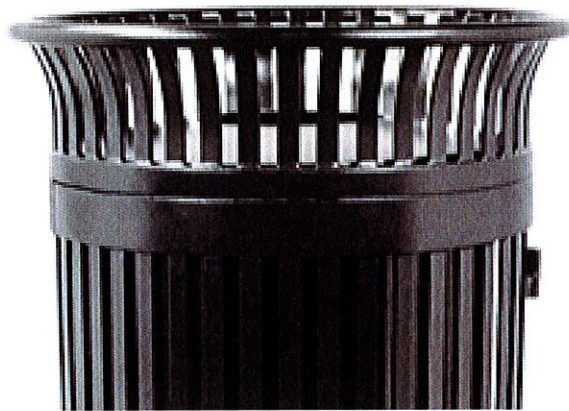

08CL1520

Cassidy™ — Plus 45-Gallon Receptacle with Side Door

*Victoria - quote
90 lift gate service*

Customer Favorite Receptacle in Large
45-Gallon Capacity

- Large receptacle ideal for heavy-pedestrian sites
- Choice of thermoplastic-coated flat lid or rain bonnet lid with security cable
- Solid steel construction in Black Onyx or Blue, weather-resistant powder-coated finish
- Side door accommodates padlock (not included) for locking door
- Includes plastic liner, adjustable levelers and is pre-drilled for surface mounting

Specifications

Documents and Instructions

Reviews /Q&A

Description

Largest Northgate receptacle with side-door access

- Heavy-traffic, large capacity 45-gallon receptacle from best-selling collection
- Create your own trash and recycling waste system with Black Onyx and Blue receptacles
- Choose thermoplastic-coated flat lid or rain bonnet lid with security cable
- Made from weather-resistant powder-coated steel
- Convenient hinged side door provides access to plastic liner, no more lifting
- Door latch accommodates padlock (not included) for locking door
- Includes a 45-gallon plastic liner with handles
- Includes adjustable, threaded surface levelers to avoid rocking
- Pre-drilled for surface mounting
- Ships assembled

MENU

EMAIL US 877-344-9205

Flare Top Trash Receptacle with Door - Powder Coated - Black

HOME TRASH RECEPTACLES

FILTER

#4 Best Seller in Trash Receptacles

\$957.00 - \$997.00

SKU: 623tr120-2