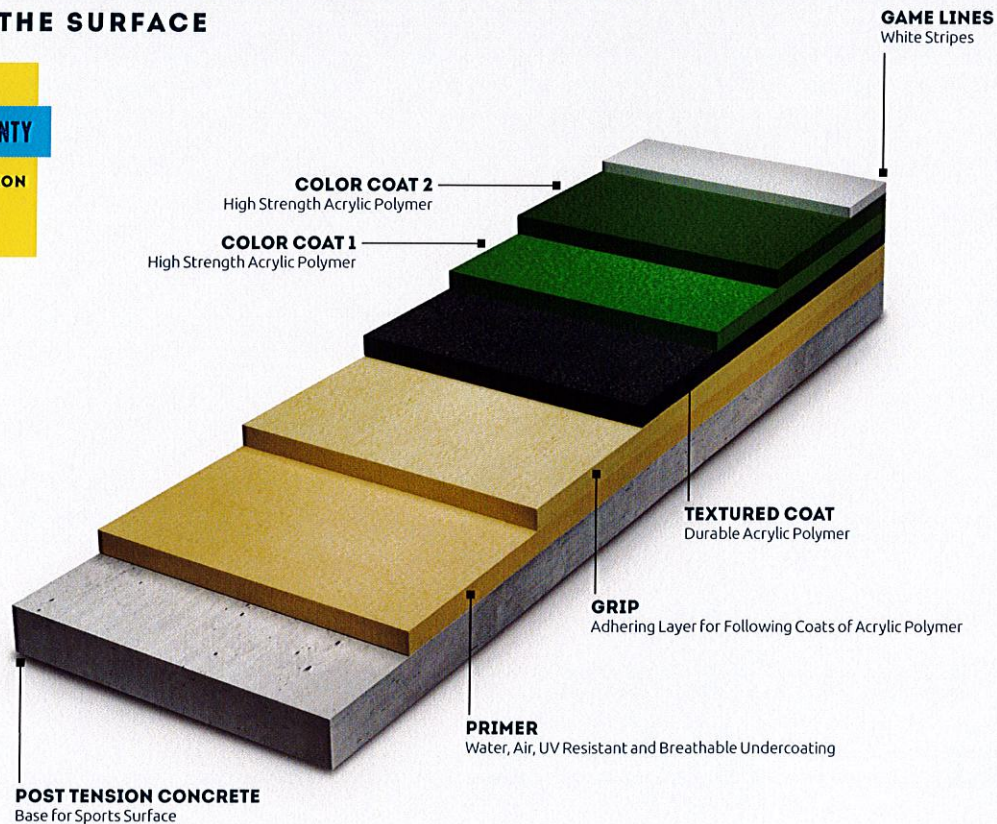

PRIME COATING SPORTS SURFACE

BENEATH THE SURFACE

10 YEAR WARRANTY

WITH POST TENSION
CONCRETE

At Classic Turf Company, we've been installing our special sports surfaces in Connecticut, New York, New Jersey, and other parts of the country for more than four decades. Use our Prime Coating Sports Surface for tennis courts, basketball courts, skate parks, roller hockey rinks, multipurpose courts, and more.

CLASSIC TURF COMPANY, LLC

437 Sherman Hill Road, Woodbury, CT 06798

1-800-246-7951 | classicturf.org